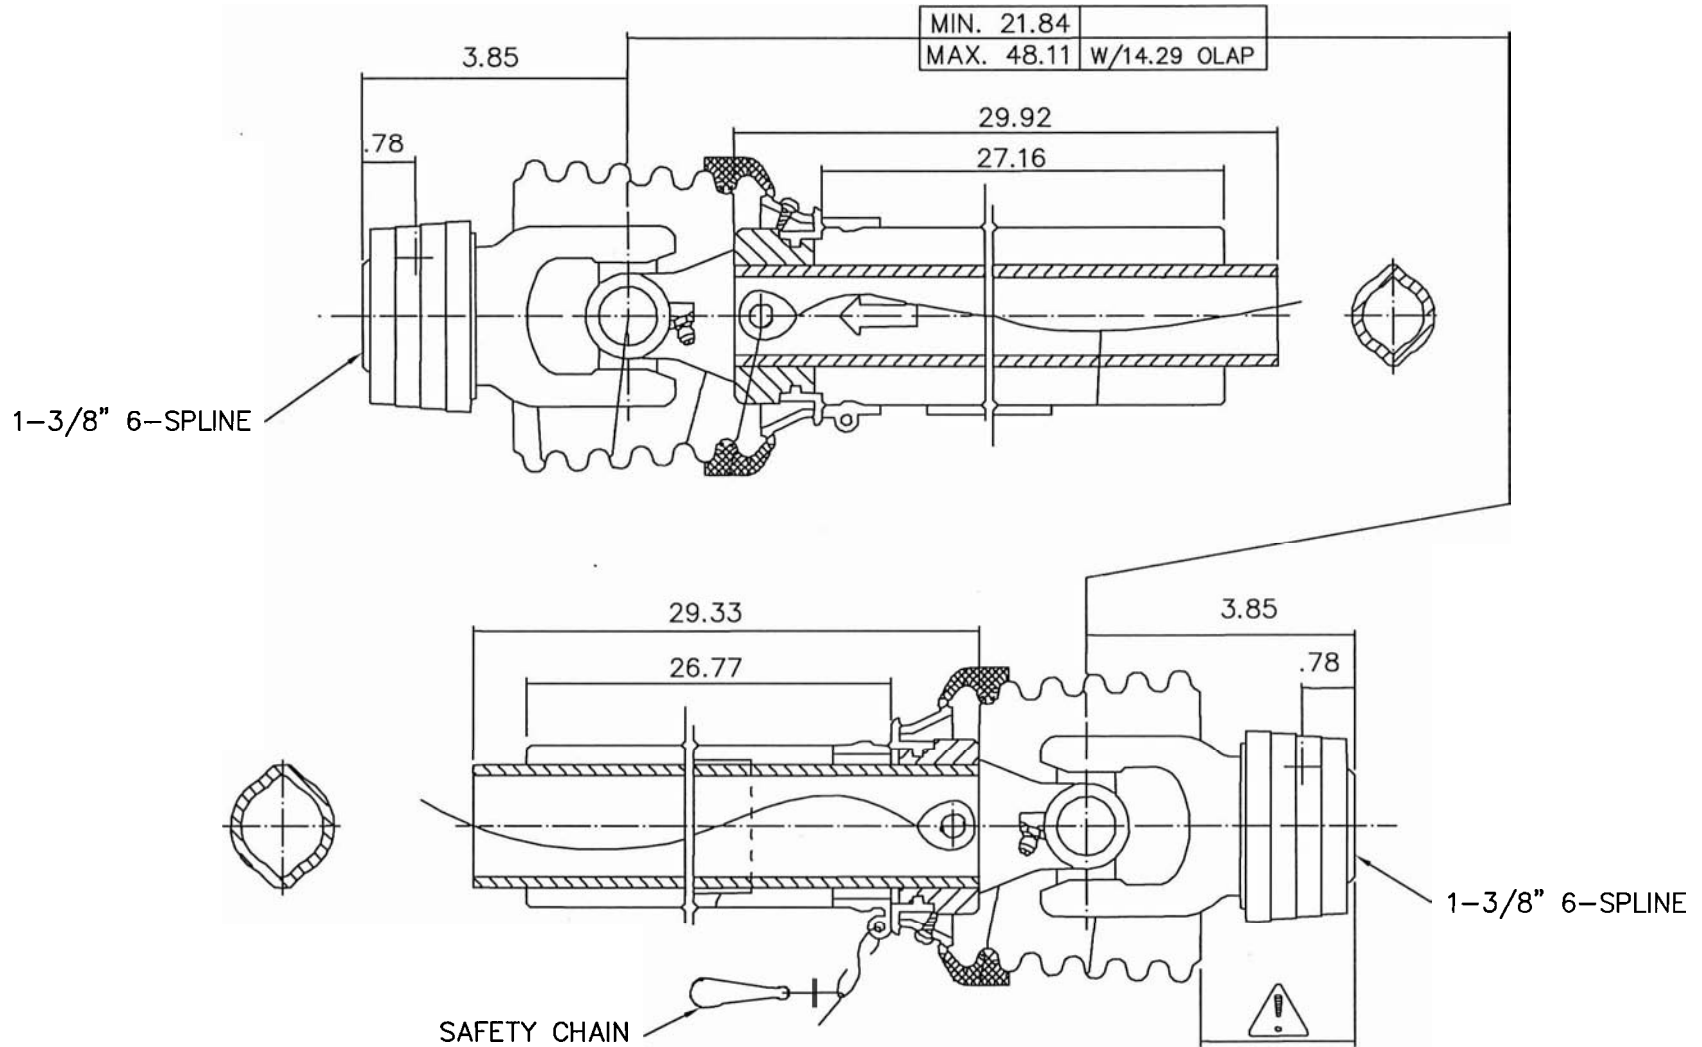

001-01211VS

FITS MODEL 15PTOS

SPECIFICATIONS:

OPERATING SPEED: 540 RPM  
 GEN END CONNECTION: 1-3/8" 6-SPLINE  
 TRACTOR END CONN: 1-3/8" 6-SPLINE  
 SHAFT POWER RATING: 43 HP

|  |                  |          |                      |      |          |      |       |
|--|------------------|----------|----------------------|------|----------|------|-------|
| THIS DRAWING CONTAINS PROPRIETARY INFORMATION BELONGING TO WINPOWER. UNAUTHORIZED USE IS PROHIBITED. | DRAWN BY         | DATE     | CH'KD BY             | DATE | APP'D BY | DATE | SCALE |
|  | DJR              | 11/16/10 |                      |      |          |      |       |
|  | MATERIAL:        |          |                      |      |          |      |       |
|  | FINISH           | TITLE    |                      |      |          |      |       |
| ASS'Y  | T-BAR SPEC SHEET |          |                      |      |          |      |       |
| MODEL  | SMALL PTO'S      |          |                      |      |          |      |       |
| WINPOWER   |                  |          | PART NO. SA11310-100 |      |          |      |       |